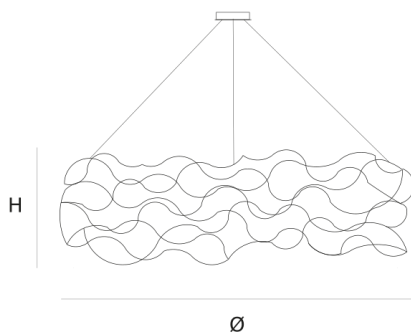

DIMENSIONS

Ø 200 cm 78.7 inch
H 40 cm 15.7 inch

CANOPY

Ø 20 cm 7.9 inch
H 7.5 cm 3 inch

CABLELENGTH

Up to 200 cm 78 inch

LIGHTSOURCE

200 x led E10,
12V/0.33W, 2600K,
4600LM

INCLUDED

Yes

FINISH

Nickel
Brass
Blackbrass

TYPE.NR

11-8386-1E
11-8386-2E
11-8386-4E

TYPE	Suspension
STANDARD	
OPTIONAL	Downlight led 2700K 12V – 3W. 3000K or 3500K led.
TRANSFORMER/DRIVER	SCPower KVF-12100-TDW
DIMMING	leading and trailing edge
CLASSIFICATION	UL no IP20 yes
ENERGY LABEL	